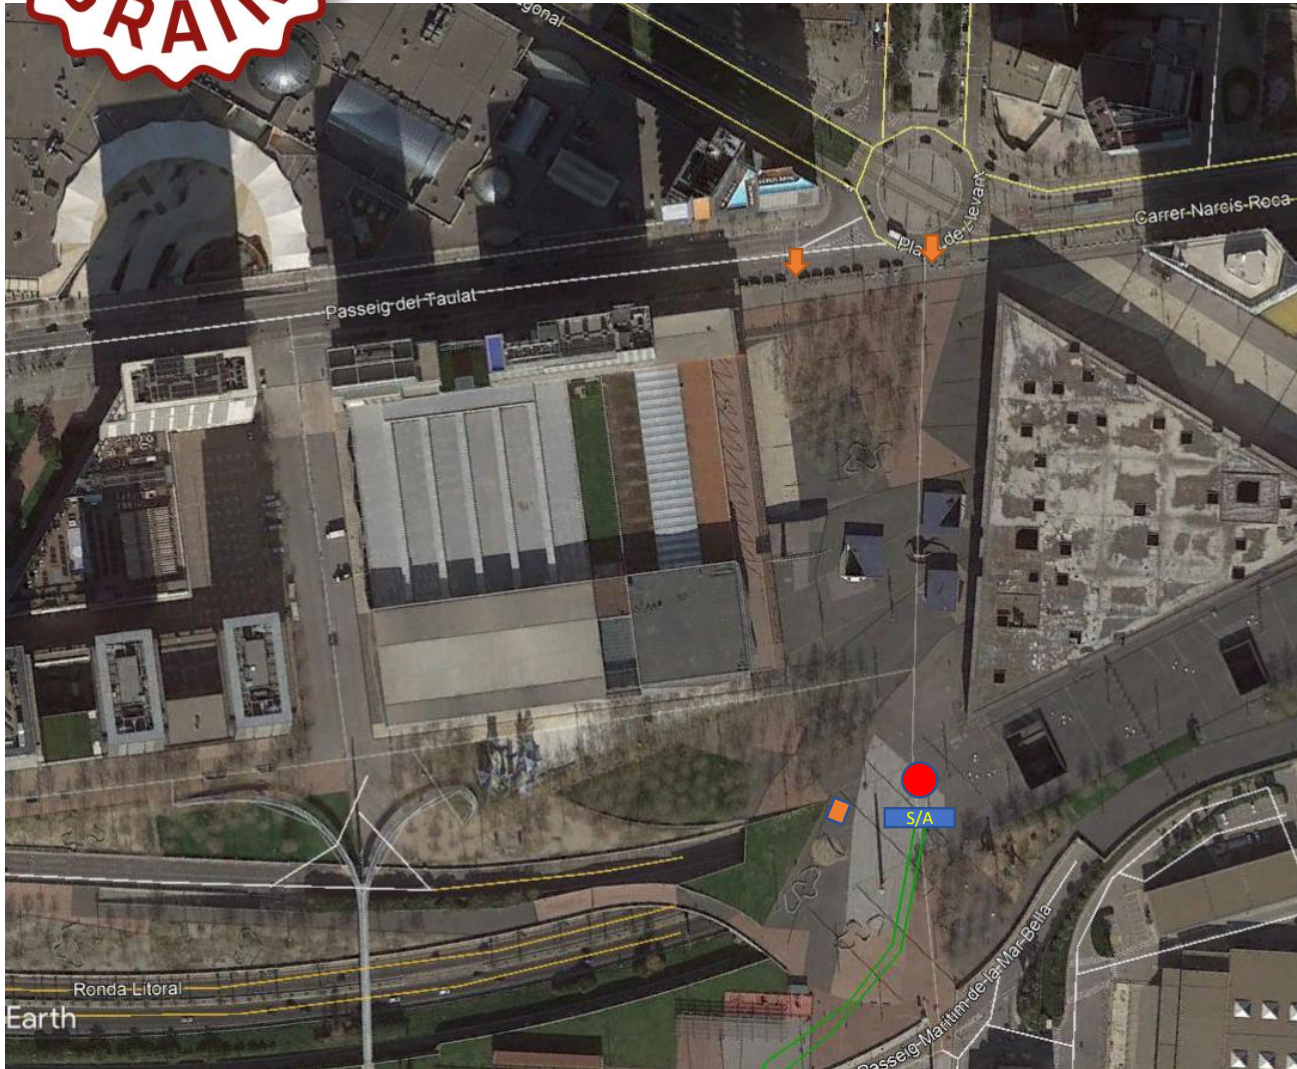

Accesses

Meeting Point

ECNP

neuroscience applied